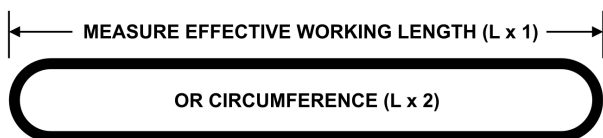

Endless round sling

- Load bearing core produced from 100% polyester continuously wound yarn
- Seamless polyester cover for maximum abrasion resistance
- Durable tag gives load capacities
- Order by Circumference (Circ) or Effective Working Length (EWL).