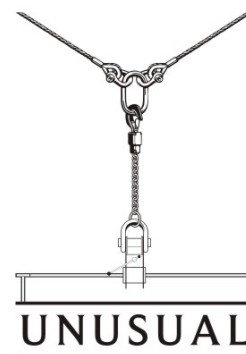

Oval carabiners

- Oval shape allows central positioning of devices
- 10mm bar section for lightness and strength
- Recommended for use with pulleys and as a general connector

C452 Oval Screwgate

C453 Oval Quicklock

C457 Oval Locksafe