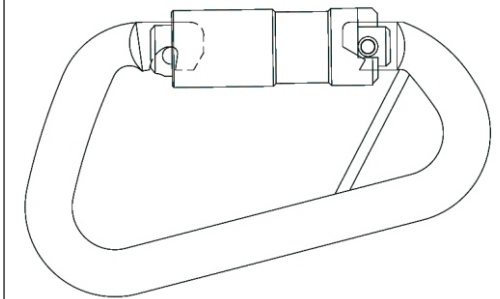

CARABINERS: TECHNICAL INFORMATION

SCREWGATE

This classic double-action gate mechanism is suitable for many different attachment situations.

KWIKLOCK

The Kwiklock automatic locking system is the fastest gate locking mechanism to operate. It also provides a convenient solution to eliminating the chance that the gate will accidentally be left unlocked.

LOCKSAFE

The triple action of the innovative Locksafe mechanism significantly reduces the chance of accidental gate opening and is a major step forward in improving the safety of automatic locking carabiners.

CAPTIVE BAR

Most carabiners can be provided with the captive bar option for EN362:2004/T use. This ensures directional orientation and loading of the carabiner along its major axis where required.

The Wharf,
Bugbrooke,
Northamptonshire,
NN7 3QB, UK