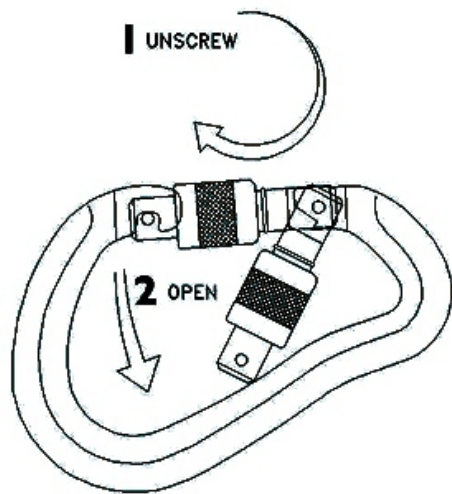

CARABINERS: TECHNICAL INFORMATION

SCREWGATE

This classic double-action gate mechanism is suitable for many different attachment situations.

KWIKLOCK

The Kwiklock automatic locking system is the fastest gate locking mechanism to operate. It also provides a convenient solution to eliminating the chance that the gate will accidentally be left unlocked.

LOCKSAFE

The triple action of the innovative Locksafe mechanism significantly reduces the chance of accidental gate opening and is a major step forward in improving the safety of automatic locking carabiners.

CAPTIVE BAR

Most carabiners can be provided with the captive bar option for EN362:2004/T use. This ensures directional orientation and loading of the carabiner along its major axis where required.

The Wharf,
Bugbrooke,
Northamptonshire,
NN7 3QB, UK