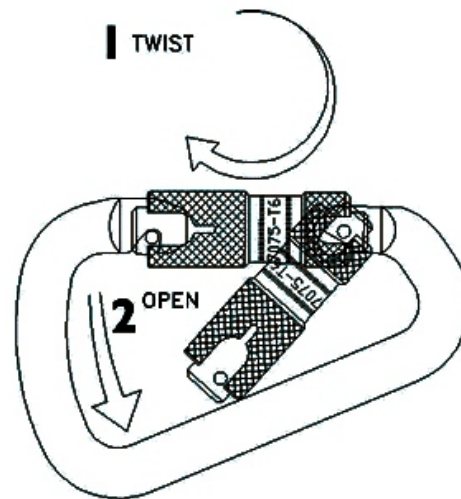

CARABINERS: TECHNICAL INFORMATION

SCREWGATE

This classic double-action gate mechanism is suitable for many different attachment situations.

KWIKLOCK

The Kwiklock automatic locking system is the fastest gate locking mechanism to operate. It also provides a convenient solution to eliminating the chance that the gate will accidentally be left unlocked.

LOCKSAFE

The triple action of the innovative Locksafe mechanism significantly reduces the chance of accidental gate opening and is a major step forward in improving the safety of automatic locking carabiners.

CAPTIVE BAR

Most carabiners can be provided with the captive bar option for EN362:2004/T use. This ensures directional orientation and loading of the carabiner along its major axis where required.

The Wharf,
Bugbrooke,
Northamptonshire,
NN7 3QB, UK