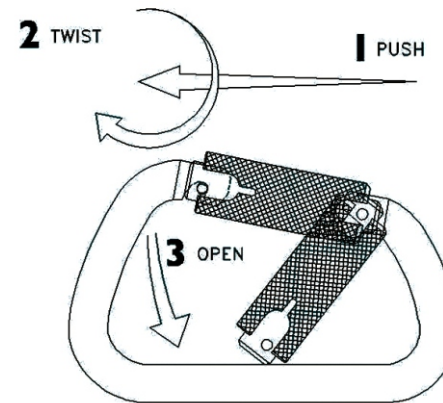

CARABINERS: TECHNICAL INFORMATION

SCREWGATE

This classic double-action gate mechanism is suitable for many different attachment situations.

KWIKLOCK

The Kwiklock automatic locking system is the fastest gate locking mechanism to operate. It also provides a convenient solution to eliminating the chance that the gate will accidentally be left unlocked.

LOCKSAFE

The triple action of the innovative Locksafe mechanism significantly reduces the chance of accidental gate opening and is a major step forward in improving the safety of automatic locking carabiners.

CAPTIVE BAR

Most carabiners can be provided with the captive bar option for EN362:2004/T use. This ensures directional orientation and loading of the carabiner along its major axis where required.

The Wharf,
Bugbrooke,
Northamptonshire,
NN7 3QB, UK